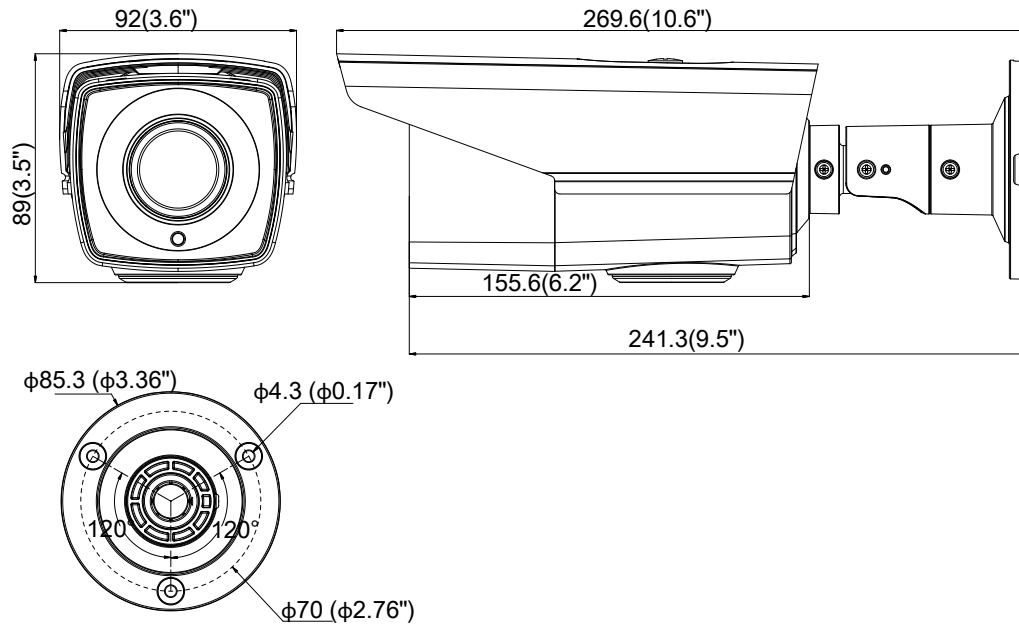

DS-2CE16C0T-VFIR3F HD720p IR Bullet Camera

Key Features

- 1 megapixel high-performance CMOS
- Analog HD output, up to 720p resolution
- Day/Night switch
- DNR
- Smart IR
- Up to 40 m IR distance
- Switchable TVI/AHD/CVI/CVBS
- IP66

Specifications

Camera	
Image Sensor	1 MP CMOS image sensor
Signal System	PAL/NTSC
Effective Pixels	1296(H) × 732(V)
Min. illumination	0.1 Lux@(F1.2,AGC ON),0 Lux with IR
Shutter Time	1/25 (1/30)s to 1/50,000 s
Lens	2.8 - 12 mm @ F1.4
	Angle of view: 71.78° - 23.42 °
Lens Mount	φ14
Day & Night	ICR
Angle Adjustment	Pan: 0° to 360°, Tilt: 0° to 90°, Rotation: 0° to 360°
Synchronization	Internal synchronization
Video Frame Rate	720p@25fps/720p@30fps
HD Video Output	1 analog HD output
S/N Ratio	>62dB
General	
Operating Conditions	-40 °C to 60 °C (-40 °F to 140 °F), Humidity 90% or less (non-condensing)
Power Supply	12 VDC ± 15%
Power Consumption	Max. 4 W
Protection Level	IP66
IR Range	Up to 40 m
Dimensions	92mm×84.8mm×269.6mm (3.62"×3.34"×3.34")
Weight	Approx. 900g (1.98lb)

Order Model

DS-2CE16COT-VFIR3F

Dimensions

Unit: mm

Accessories

DS-1275ZJ
Vertical Pole Mounting

DS-1280ZJ-S
Junction Box

DS-1H18
Video Balun