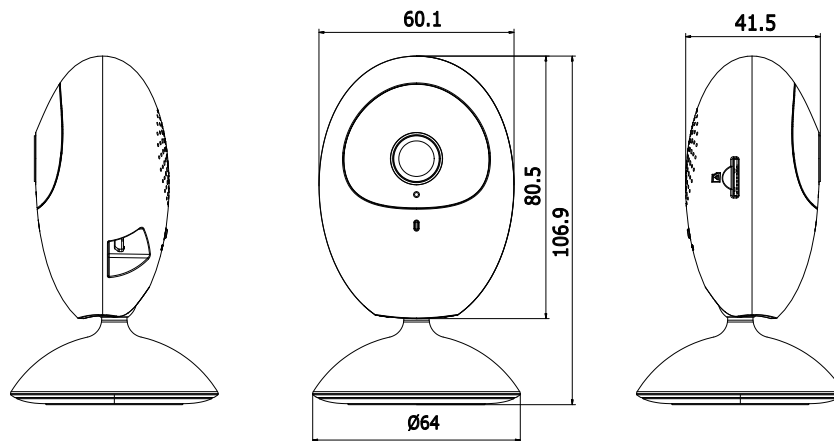

Frequency Range	2.4 GHz - 2.4835 GHz
Channel Bandwidth	20/40MHz Support
Protocols	802.11b: CCK, QPSK, BPSK, 802.11g/n: OFDM
Security	64/128-bit WEP, WPA/WPA2, WPA-PSK/WPA2-PSK, WPS
Transfer Rates	11b: 11Mbps, 11g: 54Mbps, 11n: up to 150Mbps
Wireless Range	50 meters (The performance varies based on actual environment)
General	
Operating Conditions	-10 °C – 40°C (14 °F – 104 °F), Humidity 95% or less (non-condensing)
Power Supply	DC 5V ± 15 %, micro USB interface
Current	Max. 0.9 A
Power Consumption	Max. 4.5W
IR Range	Up to 10 meters
Material	Plastic
Memory Card	DS-2CV2U01FD-IW: no memory card included DS-2CV2U01FD-IW/16G-T: includes a 16 GB memory card DS-2CV2U01FD-IW/32G-T: includes a 32 GB memory card DS-2CV2U01FD-IW/64G-T: includes a 64 GB memory card
Dimensions	Φ 64 × 106.9 mm (Φ 2.52" × 4.21")
Weight	115 g (0.25 lbs)

Ordering Models

DS-2CV2U01FD-IW, DS-2CV2U01FD-IW/16G-T, DS-2CV2U01FD-IW/32G-T, DS-2CV2U01FD-IW/64G-T

Dimensions

UNIT: mm